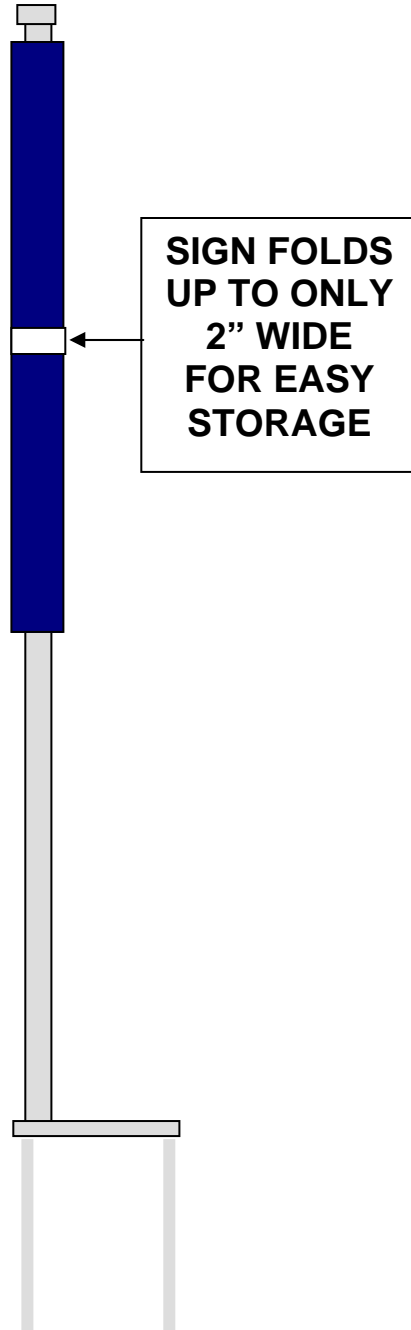

“KELSO” PORTAFOLD SIGNS

PH: (800) 707-5300 FAX: (949) 586-3165 web: kelsosigns.com

“BUYERS AGENT” SIGN FOR FRONT YARD AFTER ESCROW CLOSES

“KELSO” PORTAFOLD SIGNS

PH: (800) 707-5300 FAX: (949) 586-3165 web: kelsosigns.com