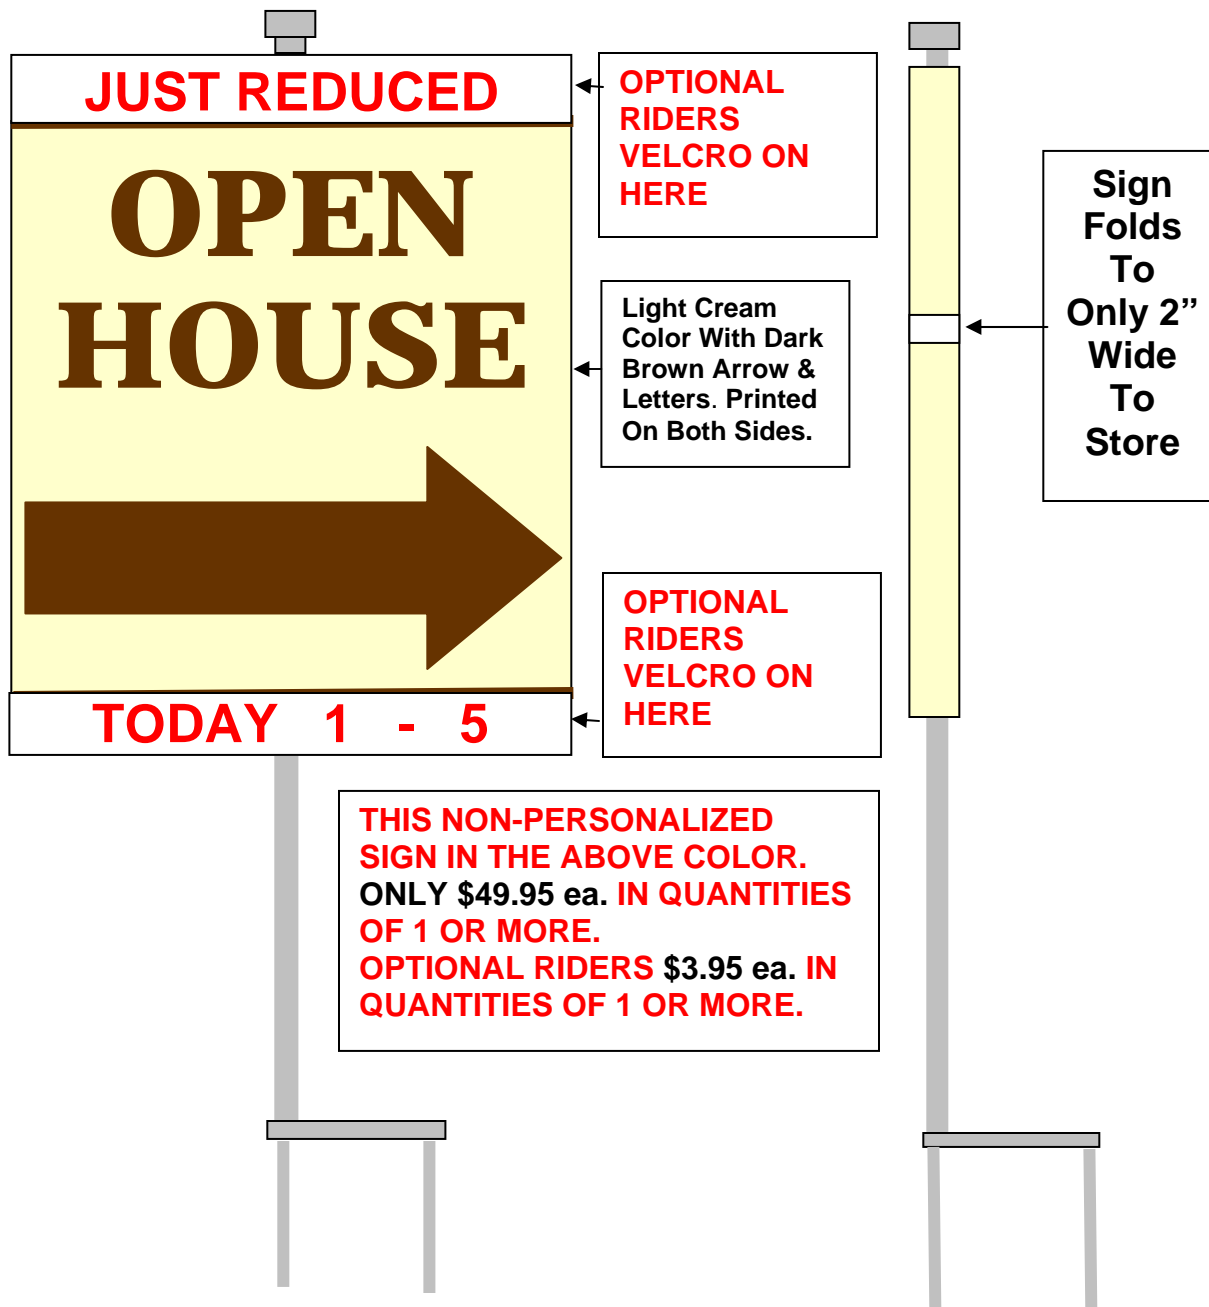

“KELSO” PORTAFOLD SIGNS

PH: (800) 707-5300 FAX: (949) 586-3165 web: kelsosigns.com

GENERIC NON-PERSONALIZED SIGN