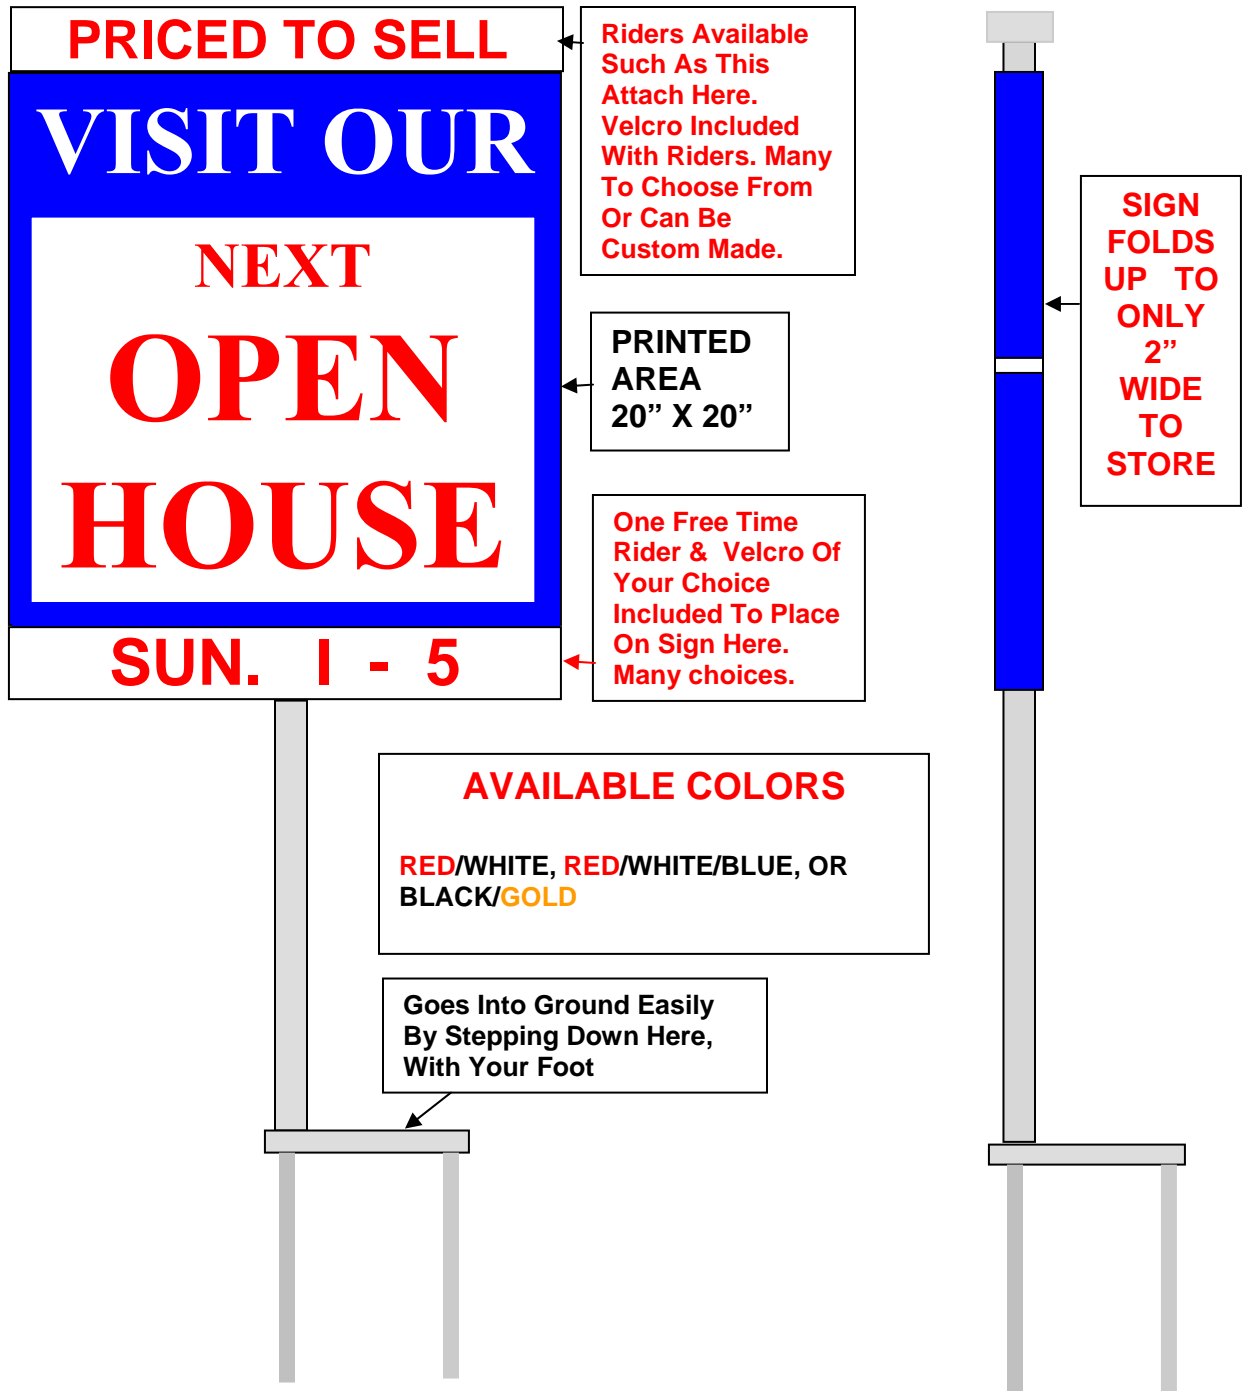

“KELSO” PORTAFOLD SIGNS

PH: (800) 707-5300 FAX: (949) 586-3165 web: kelsosigns.com

“Welcome sign”

Place This “Welcome Sign” By the Front Door of Your Listing When You Arrive To Hold Your Open House. **IT’S A Friendly Greeting And The Client Will Feel Comfortable To Walk On In Without You Running To Open The Door Every 2 Minutes.** This High Quality Sign Folds Up To Only 2” Wide To Store & Will Last For Many Years. Back Side Says: *Thanks For Stopping By.* **ONLY \$49.95 ea.**

“KELSO” PORTAFOLD SIGNS

PH: (800) 707-5300 FAX: (949) 586-3165 web: kelsosigns.com

“ADVANCED NOTICE” OF OPEN HOUSE SIGN

Place This “Advanced Notice Of Open Sign” In Front Of Your Listing At The Beginning Of The Week To Advertise Your Next Open House. A Really Great Way To Increase Your Open House Traffic. This High Quality Sign Folds Up To Only 2” Wide To Store Will Last For Years. **ONLY \$49.95 EACH**