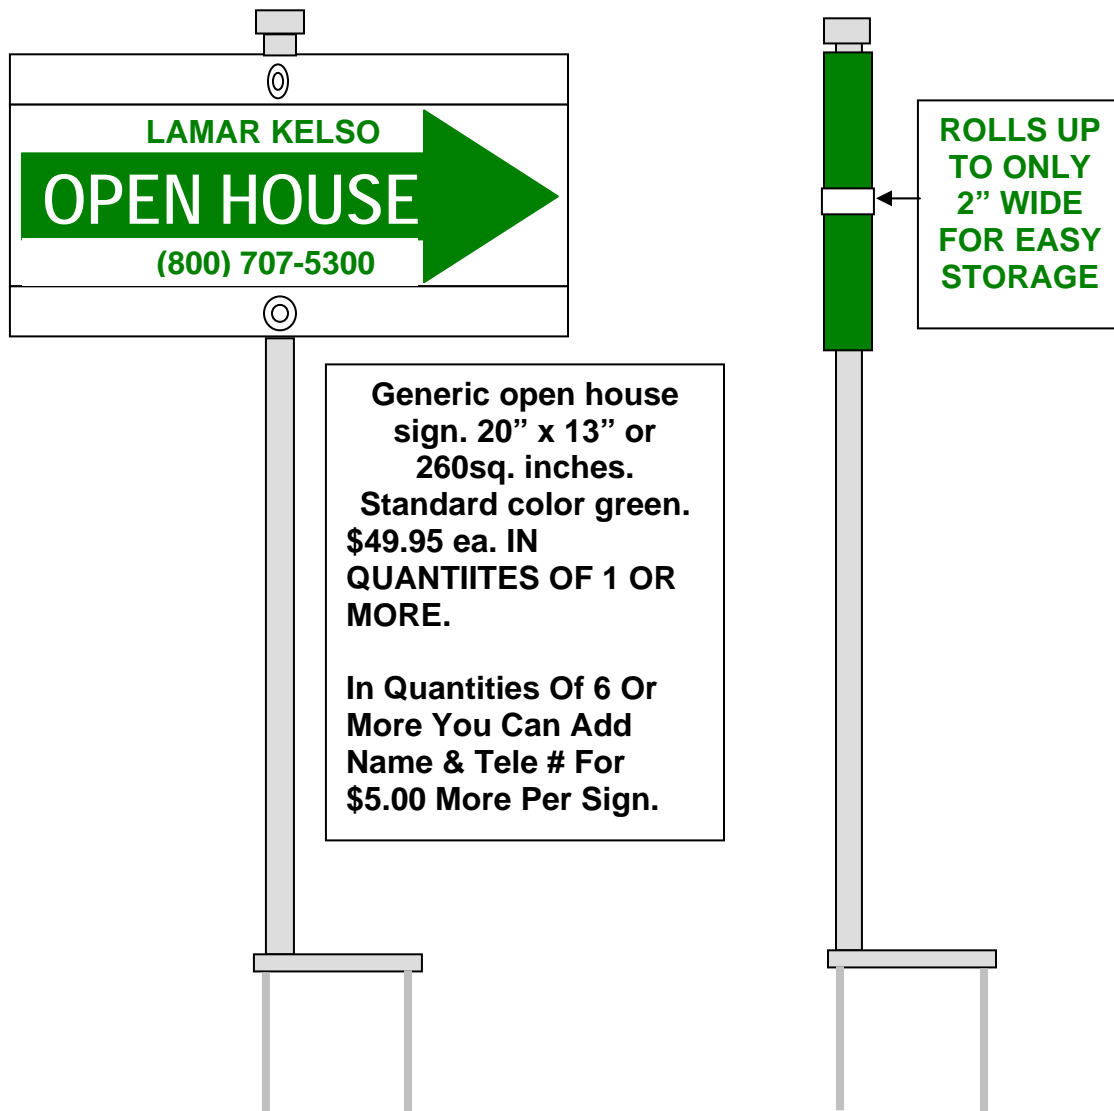

“KELSO” PORTA FOLD SIGNS

PH” (800) 707-5300 FAX: (949) 586-3165 web: kelsosigns.com

SMALL GENERIC OPEN HOUSE SIGN